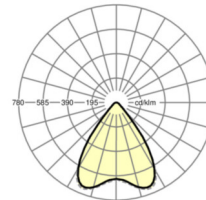

CHARACTERISTICS

Order number	37470226630
EAN number	4020863467280
Commodity code	94051190
Certification mark	IP 65, Protection class I, F, D, HACCP DIN10500/Food/IFS/BRC, Indoor, CE
Impact resistance (IK rating)	IK07 (-20°C bis 45°C)
Ambient temperatur	ta -20°C to 45°C
Special properties	Ready for IoT
Warranty period	5 years
State funding programs	BEG - Federal funding for efficient buildings (valid only for Germany)

ELECTRICAL ENGINEERING

Controller	Electronic driver DALI2 (2 pcs.)
System output	154W
Mains voltage	230V/50Hz
Circuit breakers (inrush current)	13 pieces/B10, 24 pieces/B16, 25 pieces/C10, 40 pieces/C16
Energy efficiency class/light source	C

LIGHTING TECHNOLOGY

Placement	LED, Colour rendering/Light colour CRI ≥ 80 / 4000K
Colour tolerance (MacAdam)	3SDCM
Photobiological safety (Luminaire)	RG1
Nominal luminous flux	24355lm
LED service life	50000h L80/B10 (Tq 45°C), 80000h L80/B10 (Tq 25°C), 100000h L80/B50 (Tq 25°C)
Luminaire luminous efficiency	158lm/W
Beam angle	80° (C0) / 80° (C90)
UGR lat./long.	19.2 / 19.4

MECHANICS

Housing colour	traffic white RAL 9016
Dimensions (LxWxDxH)	1013mm x 340mm x 124mm
Weight (net)	9.6kg
Type of installation	Pendant individual mounting

Dimensions

L	1013 mm	Length
B	340 mm	Width
H	124 mm	Height
A1	800 mm	Mounting distance single mounting
P min	100 mm	Minimum suspension length

DEEP-LINK

<https://www.regiolum.de/en/article/37470226630>